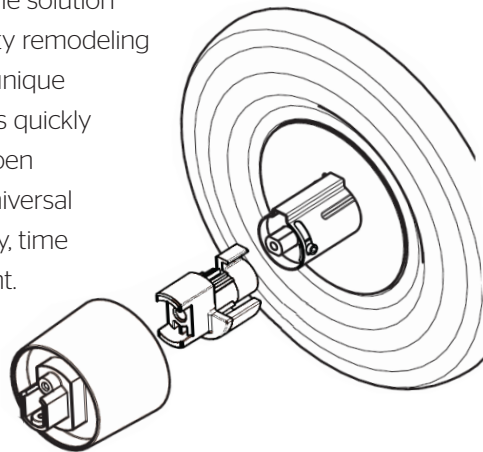

Universal Trim Hospitality Solutions

Pfister

HOSPITALITY

Universal Trim Hospitality Solutions

Pfister Universal Trim is the solution to cost effective hospitality remodeling projects. Using Pfister's unique adapter, Universal trim fits quickly and securely on most Moen & Delta in-wall valves. Universal Trim let's you save money, time and get the look you want.

Unlock the value in your hospitality remodeling project

Universal Trim lets you use the entire Pfister line to drive budget savings on your project by freeing you from being locked in by the valve in the wall. Look at the total unit savings below when using Universal Trim vs. the competition...the choice is clear: